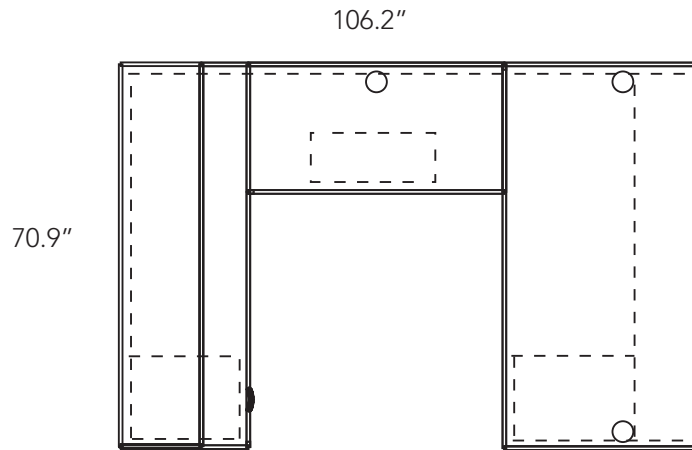

Zeta series

Available Colours:

Henna Cherry (HC)

Figured Mahogany (FM)
(Shown Below)

Layout # 9

ZA-11-7236

72" x 36" Desk Shell

ZA-43-4824

48" x 24" Reversible Return

ZA-24-7224

72" x 24" Credenza Shell

ZA-51-1623 X 2

B-F Hanging Pedestal

ZA-01-2812

Keyboard/Mouse Shelf

ZA-36-7215