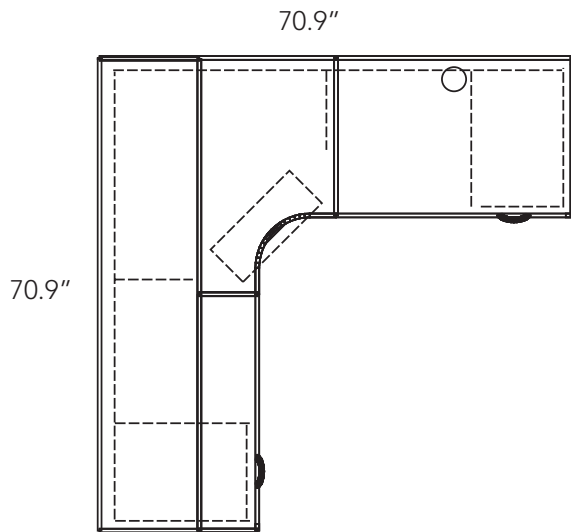

Zeta series

Available Colours:

Henna Cherry (HC)

Figured Mahogany (FM)
(Shown Below)

Layout # 7

ZA-14-3636

36" x 36" Corner Desk Shell

ZA-43-3624 X 2

36" x 24" Reversible Return

ZA-51-1623 X 2

B-F Hanging Pedestal

ZA-01-2812

Keyboard/Mouse Shelf

ZA-36-7215

Open Storage Hutch

Please refer to www.heartwooddl.com for current finish options available for this series.