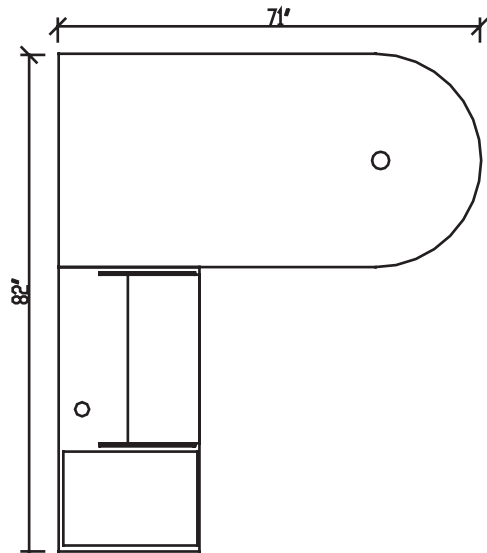

Zeta series

Available Colours:

Henna Cherry
(HC)

Figured Mahogany
(FM)
(Shown Below)

Layout # 3

ZA-19-7236 72" x 36" Peninsula Desk Shell

ZA-43-4824 48" x 24" Reversible Return

ZA-51-1623 B-F Hanging Pedestal