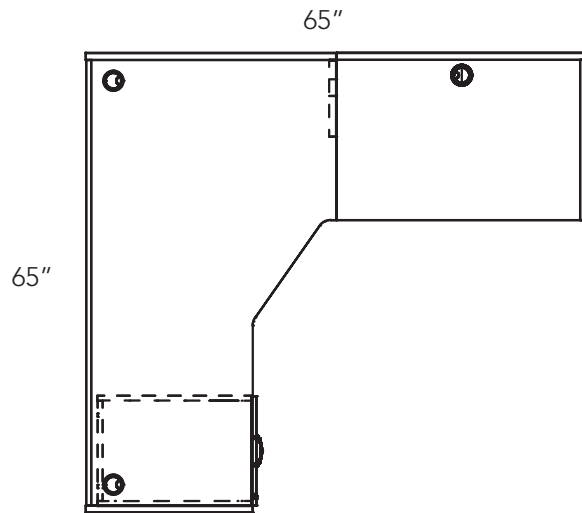

Zeta series

Available Colours:

Henna Cherry
(HC)
(Shown Below)

Figured Mahogany
(FM)

Layout # 16A

ZA-28-6636

RH Extended Corner Credenza Shell

ZA-43-3024

Reversible Return/Bridge Shell

ZA-51-1623

B-F 3/4 Pedestal

Note: For Layout 16B Replace ZA-28-6636 with ZA-27-3666.

Please refer to www.heartwooddl.com for current finish options available for this series.