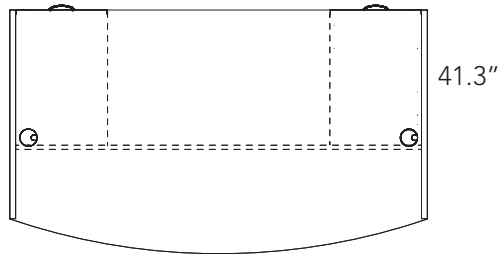

Zeta series

Available Colours:

Henna Cherry
(HC)
(Shown Below)

Figured Mahogany
(FM)

Layout # 12

ZA-15-7242 Bow Front Desk Shell

ZA-53-1623 X 2 B-B-F Pedestals

ZA-24-7224 Credenza Shell