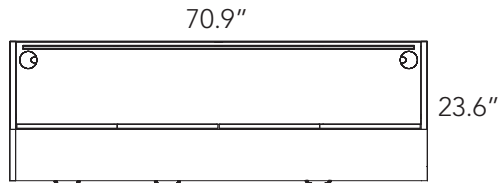

Zeta series

Available Colours:

Henna Cherry
(HC)
(Shown Below)

Figured Mahogany
(FM)

Layout # 12

ZA-15-7242 Bow Front Desk Shell

ZA-53-1623 X 2 B-B-F Pedestals

ZA-24-7224 Credenza Shell