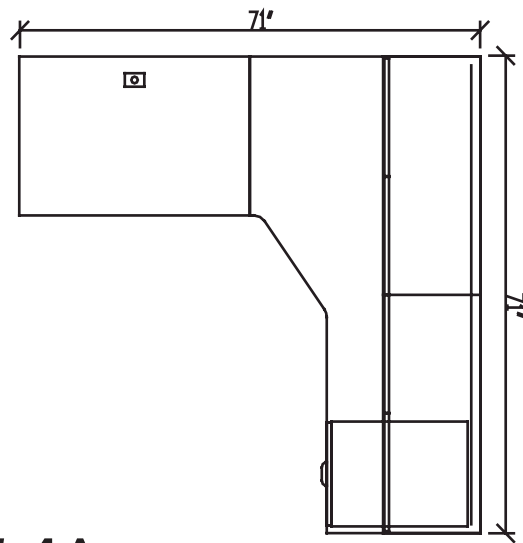

Pinnacle series

Available Colours:

Autumn Maple
AM
(Shown Below)

Evening Zen
EZ

Royal Mahogany
RM

Layout # 4A

PIN-2436RSBR Non Handed Return Shell/Bridge

PIN-3672CM Extended Corner Module

INV-HPF Hanging Pedestal

PIN-3672H 72" Open Hutch

INV-72HDRS Laminate Doors for Hutch

INV-3672TB Tackboard

Also Pictured

100-KTM Keyboard Tray

NOTE: For Layout 4B Replace PIN-3672CM with PIN-7236CM
Please refer to www.heartwooddl.com for current finish options available for this series.