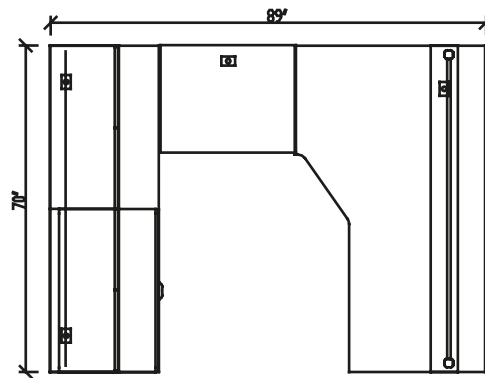

Winter Wood
WW

Layout # 5A

INV-2472SH	Credenza Shell
INV-2430RSBR	Non Handed Return Shell/Bridge
INV-3672CM	Extended Corner Module
INV-2236LFX	Lateral File - No Top
INV-3672H	Open Hutch

INV-72HDRS	Laminate Doors for Hutch
INV-3672TB	Tackboard
OUT-INV1272TA	Transaction Top
OUT-1272PYP	Polycarbonate Panel
OUT-12POST X 2	Post Package

NOTE: For Layout 5B Replace INV-3672CM with INV-7236CM.

Please refer to www.heartwooddl.com for current finish options available for this series.