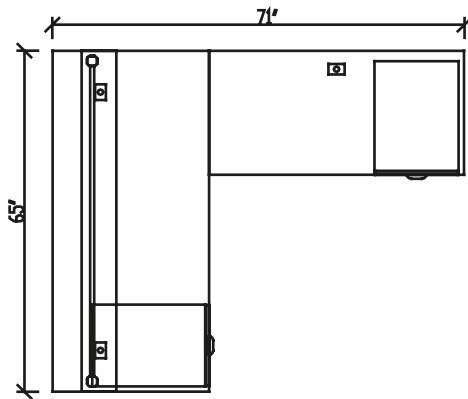

Winter Wood
WW

Layout # 4

INV-2466SH

Credenza Shell

INV-2448RSBR

Non Handed Return Shell/Bridge

INV-FPUF

Freestanding Pedestal - No Top