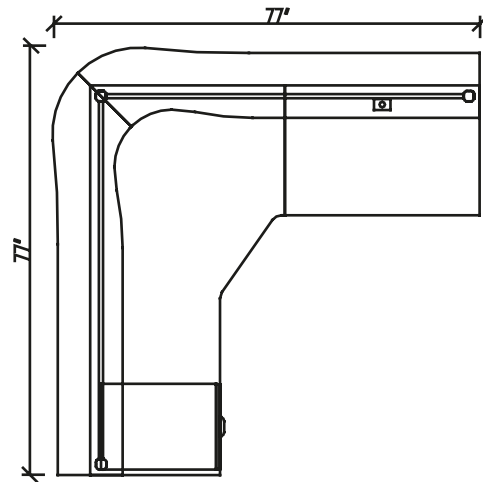

## Layout # 2A

**PIN-7236CM**

Extended Corner Module - Left

**PIN-2436RSBR**

Non Handed Return Shell/Bridge

**INV-HPF**

Hanging Pedestal

**OUT-1272PYP X 2**

Polycarbonate Panel

**OUT-PIN7272SCTA**

Shaped Corner Transaction Top

**OUT-12POST X 3**

Post Package

**NOTE:** For Layout 2B Replace PIN-7236CM with PIN-3672CM.

Please refer to [www.heartwooddl.com](http://www.heartwooddl.com) for current finish options available for this series.