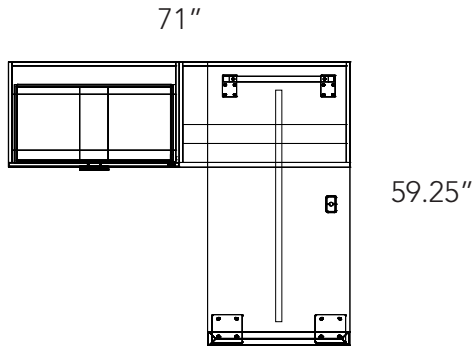

Pure White
PW

Bar - Aluminum Silver - AL

Silver - SL

Winter Wood
WW

Bar - Aluminum Silver - AL

Silver - SL

Layout #6

LEV-TR3060-LOOP	Tiered Desk with 2" Offset Legs
LEV-2236WDLFX-21	Credenza Height Wide Drawer over Lateral File - No Top
LEV-2236COX-21	Credenza Height Open Cabinet - No Top
LEV-2272TOP	Common Top to join 2 no top 36" unit