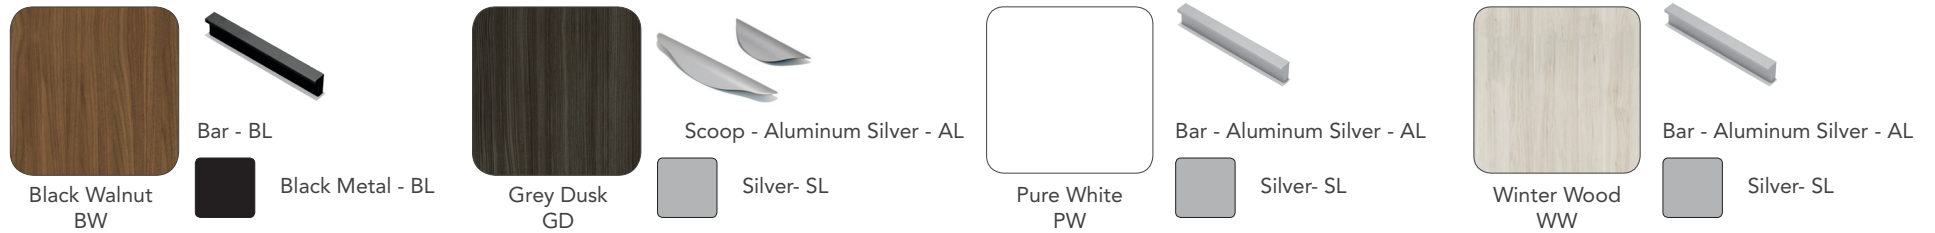

Levels series

Available Finishes & Default Handles

Layout #27

LEV-3060RET-LOOP	X4 60" Return with Loop legs
INV-FPUF	X4 Freestanding Pedestal
INV-MP1-1448LAP	X4 Laminate Hanging Modesty Panel
OUT-TM1-1560TB	X4 Tack board privacy panel with top mount brackets

Please refer to www.heartwooddl.com for current finish options available for this series