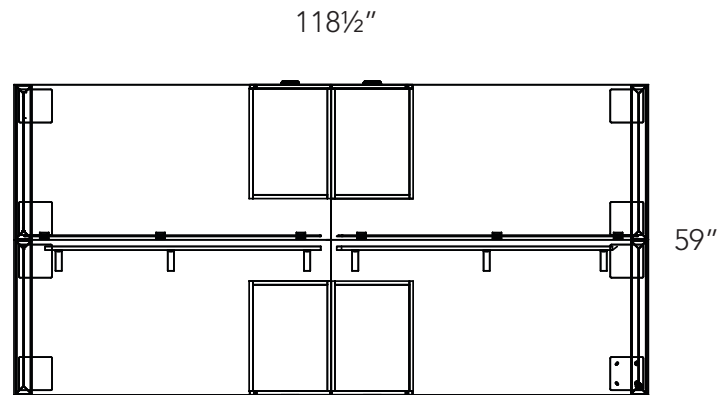

Levels series

Available Finishes & Default Handles

Layout #27

LEV-3060RET-LOOP	X4 60" Return with Loop legs
INV-FPUF	X4 Freestanding Pedestal
INV-MP1-1448LAP	X4 Laminate Hanging Modesty Panel
OUT-TM1-1560TB	X4 Tack board privacy panel with top mount brackets