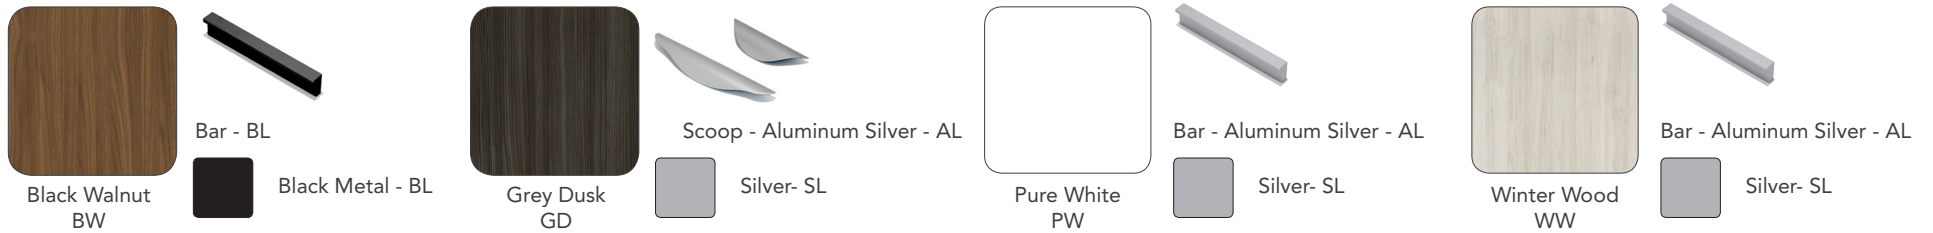

# Levels series

## Available Finishes & Default Handles

## Layout #22

LEV-TR3072-LOOP	Tiered Desk with Loop Legs
LEV-2236WDLFX-21	Credenza Height Wide Drawer over Lateral File - No Top
LEV-2236COX-21	Credenza Height Open Cabinet - No Top
LEV-2272TOP	Common Top to join 2 No Top 36" Units
LEV-2236WDLF-22	Credenza Height Wide Drawer over Lateral File with Top