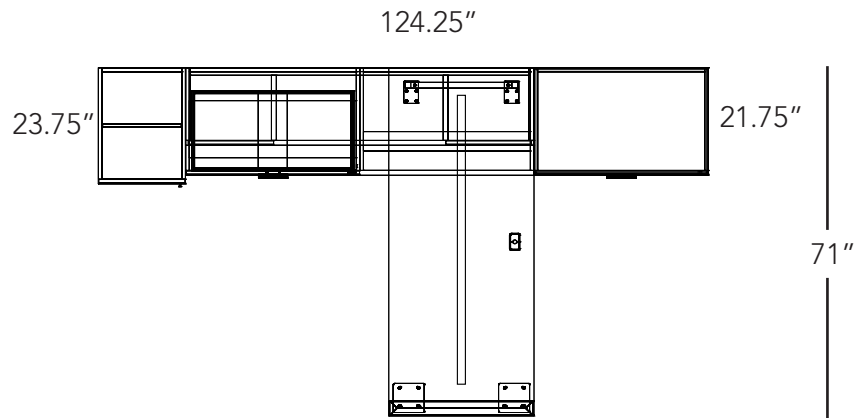

## Layout #22

LEV-TR3072-LOOP	Tiered Desk with Loop Legs
LEV-2236WDLFX-21	Credenza Height Wide Drawer over Lateral File - No Top
LEV-2236COX-21	Credenza Height Open Cabinet - No Top
LEV-2272TOP	Common Top to join 2 No Top 36" Units
LEV-2236WDLF-22	Credenza Height Wide Drawer over Lateral File with Top