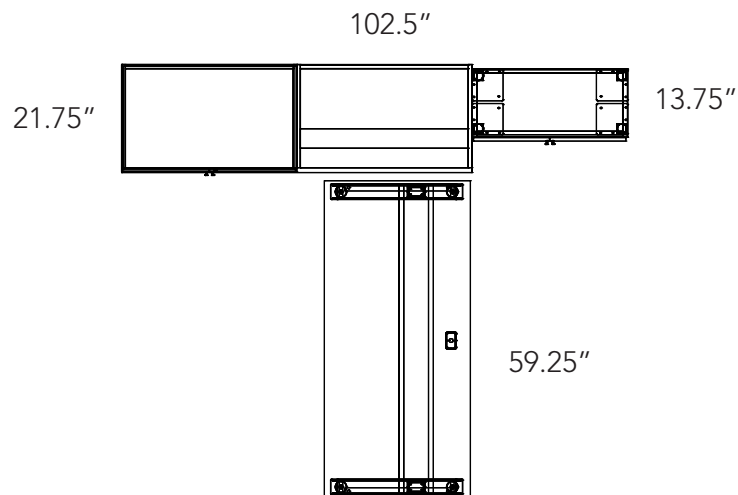

## Layout #14

CAL-LEV3060TBL-2L 30" Deep Top & Calypso Height Adjustable Base

LEV-2236CX-21 Credenza Height Cabinet - No Top

LEV-2236CUSH 22" X 36" Cushion

LEV-2236COX-21 Credenza Height Open Cabinet - No Top