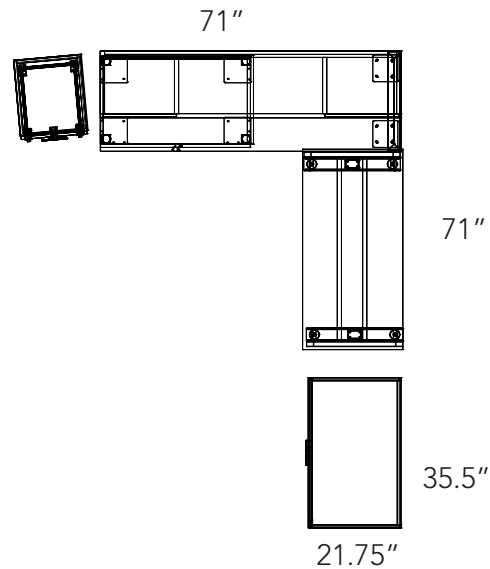

Pure White
PW

Bar - Aluminum Silver - AL

Silver - SL

Winter Wood
WW

Bar - Aluminum Silver - AL

Silver - SL

Layout #13

LEV-2472RET-LOOP

Return with Loop Legs

LEV-2236CX-SR28

Desk Height Cabinet - No Top

LEV-2236WDLF-22

Credenza Height Wide Drawer
Over Lateral File - with Top

LEV-2236CUSH

22" X 36" Cushion

ATH-LEV-2248TBL-2L