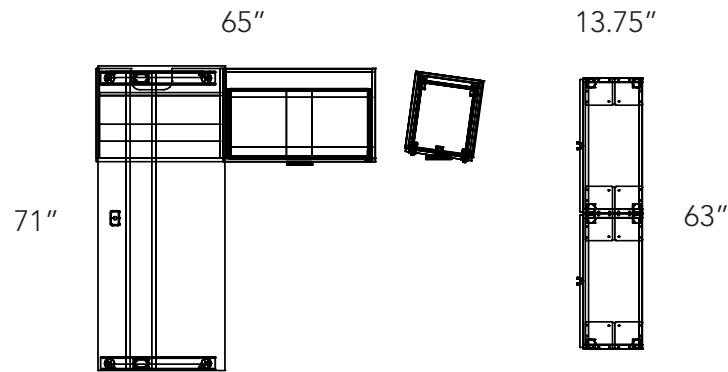

Levels series

Available Finishes & Default Handles

Layout #11

CAL-LEV3072TBL-2L	30" Deep Top & Calypso Height Adjustable Base	LEV-MPF	21" Mobile Pedestal
LEV-R2230COX-21	Recessed Back Credenza Height Open Cabinet - No Top	INV-CUSH	Mobile Pedestal Seat Cushion
LEV-2236WDLFX-21	Credenza Height Wide Drawer over Lateral File - No Top	LEV-SR7232BK X2	Bookcase
LEV-2266NTOP-L	Notched Credenza Top	LEV-32BKDRS X2	Optional Doors for Bookcase