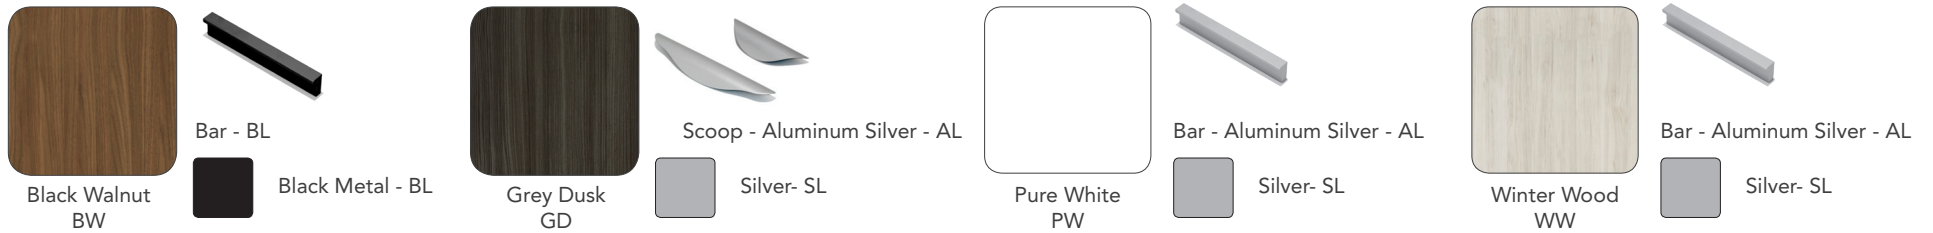

Levels series

Available Finishes & Default Handles

Layout #11

CAL-LEV3072TBL-2L	30" Deep Top & Calypso Height Adjustable Base	LEV-MPF	21" Mobile Pedestal
LEV-R2230COX-21	Recessed Back Credenza Height Open Cabinet - No Top	INV-CUSH	Mobile Pedestal Seat Cushion
LEV-2236WDLFX-21	Credenza Height Wide Drawer over Lateral File - No Top	LEV-SR7232BK X2	Bookcase
LEV-2266NTOP-L	Notched Credenza Top	LEV-32BKDRS X2	Optional Doors for Bookcase