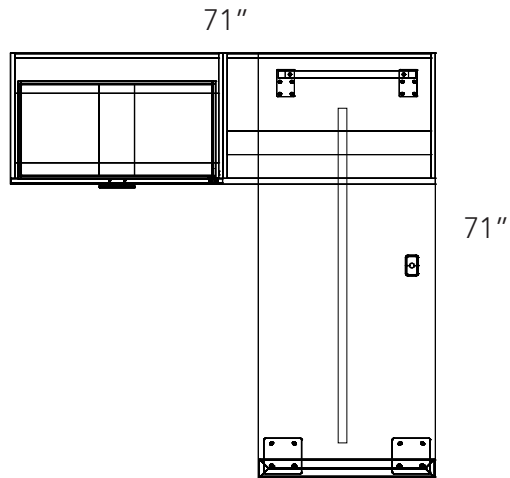

Pure White
PW

Bar - Aluminum Silver - AL

Silver- SL

Winter Wood
WW

Bar - Aluminum Silver - AL

Silver- SL

Layout #1

LEV-TR3072-LOOP	Tiered Desk with Loop Legs
LEV-2236WDLFX-21	Credenza height wide drawer over lateral file - no top
LEV-2236COX-21	Credenza height open cabinet - no top
LEV-2272TOP	Common Top to join 2 no top 36" unit