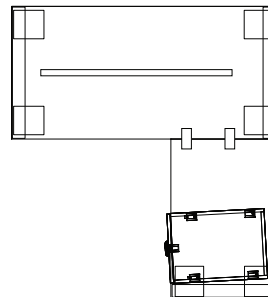

INNOVATIONS SERIES

Modern Desking - Tables & Returns

Layout #64

INV-3060TBL-LOOP
INV-2436RET-LOOP
INV-MPUF

60" table with loop legs
36" return with loop legs
B/B/F mobile pedestal

59"

59"

Layout #65

INV-3072TBL-LOOP
INV-2436RET-LOOP
INV-MPUF

72" table with loop legs
36" return with loop legs
B/B/F mobile pedestal

71"

71"

Features:

- Easy order
- Choice of legs - square offset legs or loop legs (shown)
- Includes stiffener bars where applicable
- 1" thick laminate tops with matching 2mm edge banding
- Product is **IN-STOCK**