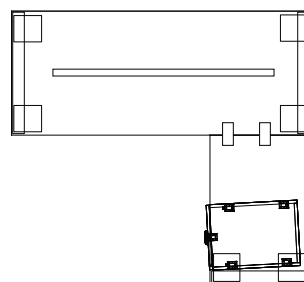

INNOVATIONS SERIES

Modern Desking - Tables & Returns

Layout #64

INV-3060TBL-LOOP
INV-2436RET-LOOP
INV-MPUF

60" table with loop legs
36" return with loop legs
B/B/F mobile pedestal

59"

59"

Layout #65

INV-3072TBL-LOOP
INV-2436RET-LOOP
INV-MPUF

72" table with loop legs
36" return with loop legs
B/B/F mobile pedestal

71"

71"

Features:

- Easy order
- Choice of legs - square offset legs or loop legs (shown)
- Includes stiffener bars where applicable
- 1" thick laminate tops with matching 2mm edge banding
- Product is **IN-STOCK**