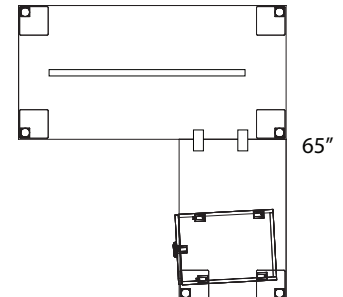

INNOVATIONS SERIES

Modern Desking - Tables & Returns

Layout #64

INV-3060TBL-LOOP
INV-2436RET-LOOP
INV-MPUF

60" table with loop legs
36" return with loop legs
B/B/F mobile pedestal

59"

59"

Layout #65

INV-3072TBL-LOOP
INV-2436RET-LOOP
INV-MPUF

72" table with loop legs
36" return with loop legs
B/B/F mobile pedestal

71"

71"

Features:

- Easy order
- Choice of legs - square offset legs or loop legs (shown)
- Includes stiffener bars where applicable
- 1" thick laminate tops with matching 2mm edge banding
- Product is **IN-STOCK**