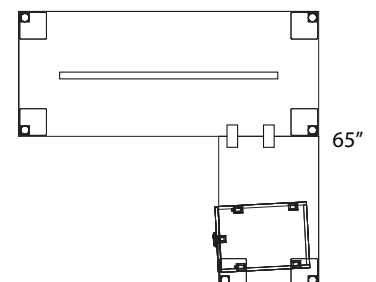

INV-3072TBL-LOOP
INV-2436RET-LOOP
INV-MPUF

72" table with loop legs
36" return with loop legs
B/B/F mobile pedestal

71"

71"

Features:

- Easy order
- Choice of legs - square offset legs or loop legs (shown)
- Includes stiffener bars where applicable
- 1" thick laminate tops with matching 2mm edge banding
- Product is **IN-STOCK**