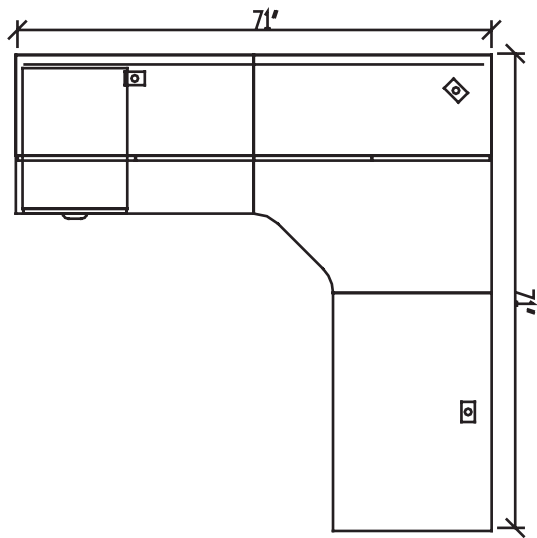

Winter Wood
WW

Layout #8

INV-2436RSBR x2 Return Shell/Bridge

INV-2436CM Corner Module

INV-HPF Hanging Pedestal

INV-3672H 72" Open Hutch

INV-72HDRS Laminate Doors for Hutch

INV-3672TB Tackboard