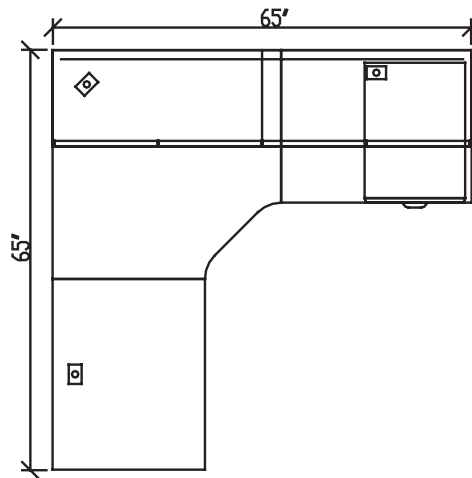

Winter Wood
WW

Layout #7

INV-2430RSBR x2 Return Shell/Bridge

INV-2436CM Corner Module

INV-HPF Hanging Pedestal

INV-3666H 66" Open Hutch

INV-66HDRS-AL 66" Aluminum Frame Hutch Doors

NV-3666TB Tackboard