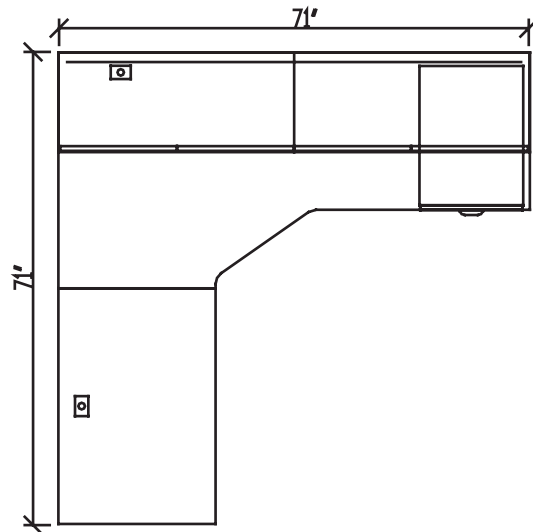

Winter Wood
WW

Layout #6A

INV-2436RSBR	Return Shell/Bridge
INV-3672CM	Extended Corner Module
INV-HPF	Hanging Pedestal

INV-3672H	72" Open Hutch
INV-72HDRS	72" Laminate Hutch Doors
INV-3672TB	Tackboard

Note: For Layout 6B Replace INV-3672CM with INV-7236CM.