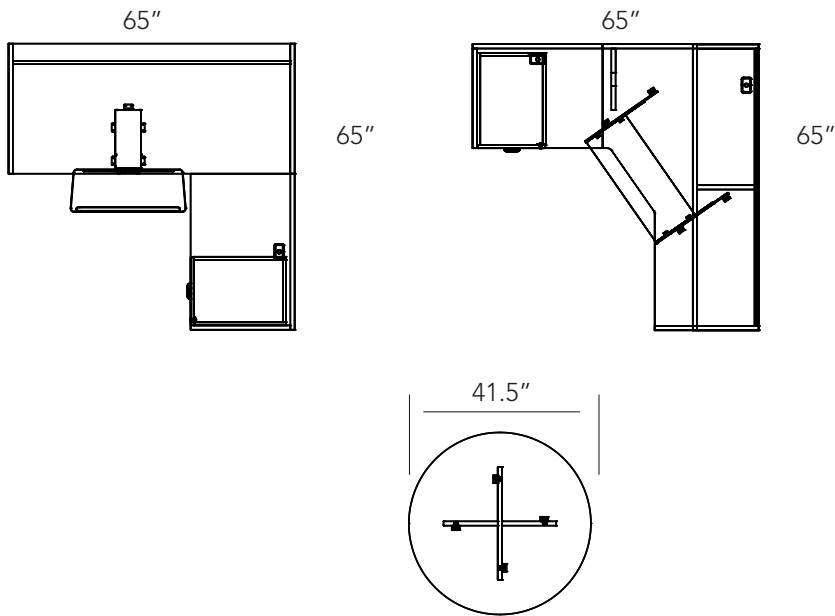

Winter Wood
WW

Layout #68

| | |
|--------------|--------------------------------|
| INV-3666H | Open Hutch |
| INV-3666CM | Extended Corner Module |
| INV-2430RSBR | Non-Handed Return Shell/Bridge |
| INV-3066DS | Desk Shell |
| INV-2436RSBR | Non-Handed Return Shell/Bridge |
| INV-HPF | X2 Hanging Pedestal |
| 100-AKTM-2 | Articulating Keyboard Tray |