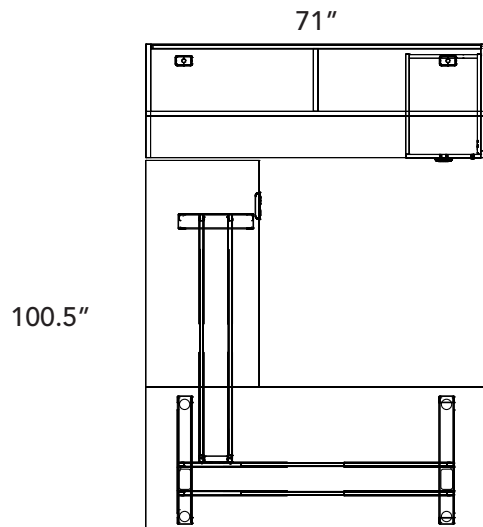

Winter Wood
WW

Layout #67

INV-3672H	Open Hutch
INV-HPF	Hanging Pedestal
INV-2472SH	Credenza Shell
CAL-E1-3LEG	Calypso 3 Leg Base
INV-3072TOP	72" Rectangular Top
INV-2448TOP	48" Rectangle Top
100-MA1	Pneumatic LCD Single Monitor Arm