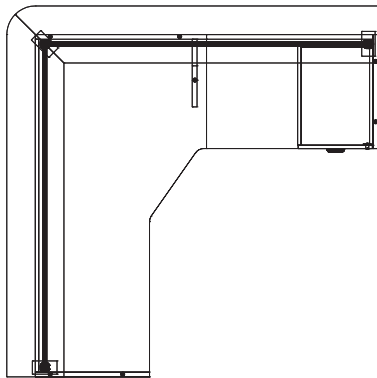

Winter Wood  
WW

77"

77"

94.5"

## Layout #66

INV-3672CM	Extended Corner Module
INV-HPF	Hanging Pedestal
INV-2436RSBR	Non-handed Return Shell/Bridge
OUT-12POST	x3 Post Package
OUT-1272PYP	x2 Polycarbonate Panel
OUT-INV7272CTA	Corner Transaction Top
INV-6532BK	x2 65" Bookcase
INV-4832BK	48" Bookcase
INV-32BKDRS	x3 Optional Bookcase Door Set