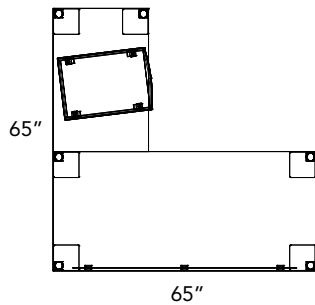

Hardrock Maple
HM

Royal Mahogany
RM

Sugar Maple
SM

Winter Wood
WW

Available Finishes:

Layout #59

INV-3066TBL-SQ2OFT

66" Table With 2" Square Offset Legs