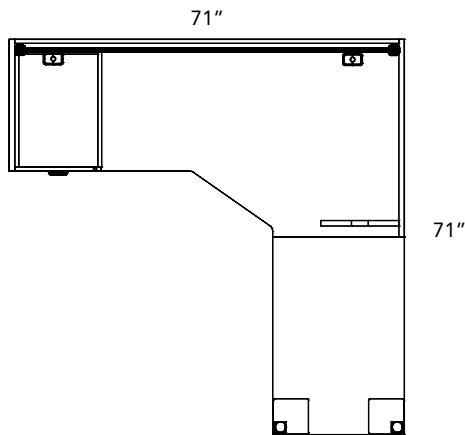

Winter Wood
WW

Layout #58

INV-7236CM	Extended Corner Module
INV-2436RET-SQ2OFT	36" Return With 2" Square Offset Legs
INV-FPUF	Freestanding Pedestal - No Top
OUT-1272PYP	Polycarbonate Panel
OUT-12POST	x2 Outlines Post Package