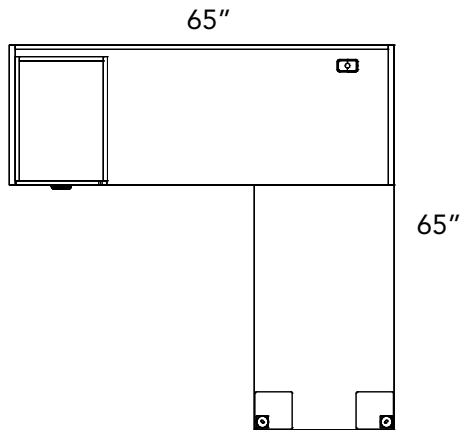

Winter Wood
WW

Layout #57

INV-2466SH	Credenza Shell
INV-2442RET-SQ2OFT	42" Return With 2" Square Offset Legs
INV-FPUF	Freestanding Pedestal - No Top