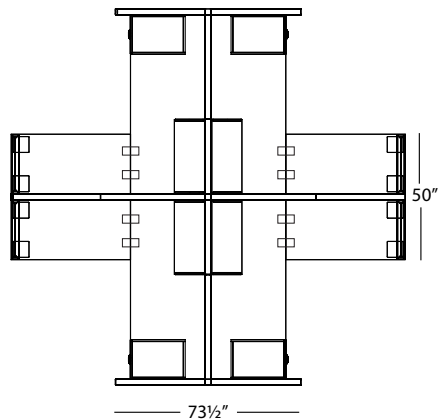

## Layout #52

INV-3072TOP	x 2	72" Rectangular Top
INV-2448TOP	x 2	48" Rectangle Top
INV-FPUF	x 2	Freestanding Pedestal - No Top
900-LOOP24	x 4	24" Loop Leg
FRM-48SQP-3W	x 2	Square 3 Way Connecting Post
FRM-48SQP-4W		Square 4 Way Connecting Post
FRM-3048P	x 2	48" Tall Panel
FRM-3648P	x 6	48" Tall Panel
FRM-4248P	x 4	48" Tall Panel