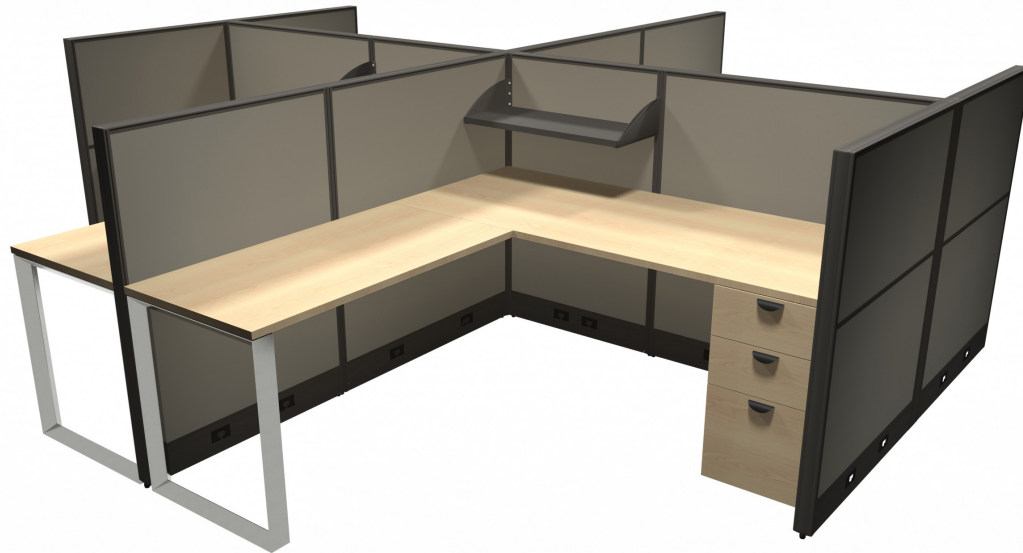

## Layout #52

INV-3072TOP	x 2	72" Rectangular Top
INV-2448TOP	x 2	48" Rectangle Top
INV-FPUF	x 2	Freestanding Pedestal - No Top
900-LOOP24	x 4	24" Loop Leg
FRM-48SQP-3W	x 2	Square 3 Way Connecting Post
FRM-48SQP-4W		Square 4 Way Connecting Post
FRM-3048P	x 2	48" Tall Panel
FRM-3648P	x 6	48" Tall Panel
FRM-4248P	x 4	48" Tall Panel