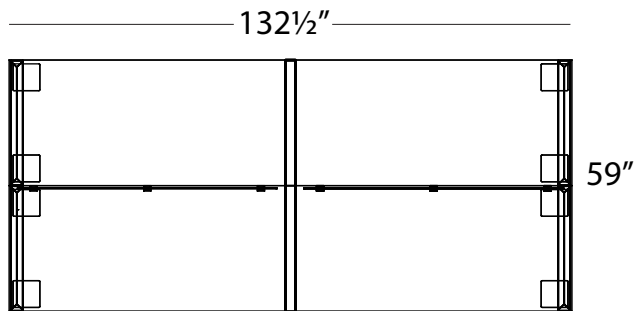

Hardrock Maple
HM

Royal Mahogany
RM

Sugar Maple
SM

Winter Wood
WW

Available Finishes:

Layout #50

INV-3066TOP	x 4	66" Rectangular Top
900-LOOP30	x 4	30" Loop Leg
OUT-TM1-1566PLX	x 2	Plexiglass privacy panel with top mount brackets
FRM-3048P	x 2	48" Tall Panel