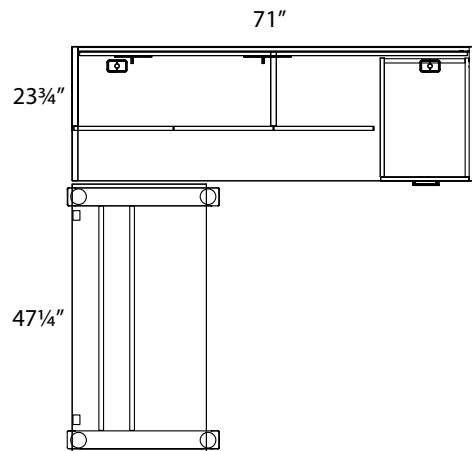

Royal Mahogany
RM

Sugar Maple
SM

Winter Wood
WW

Available Finishes:

Layout #46

INV-3672H	Open Hutch
INV-72HDRS	Laminate Doors For Hutch
INV-3672TB	Tackboard
INV-HPF	Hanging Pedestal

INV-2472SH	Credenza Shell
CAL-E1-2LEG	Calypso 2 Leg Base
INV-2448TOP	48" Rectangle Top
INV-MP1-1548PLX	Plexiglass Hanging Modesty Panel

Note: Non handed. Can be configured left or right.