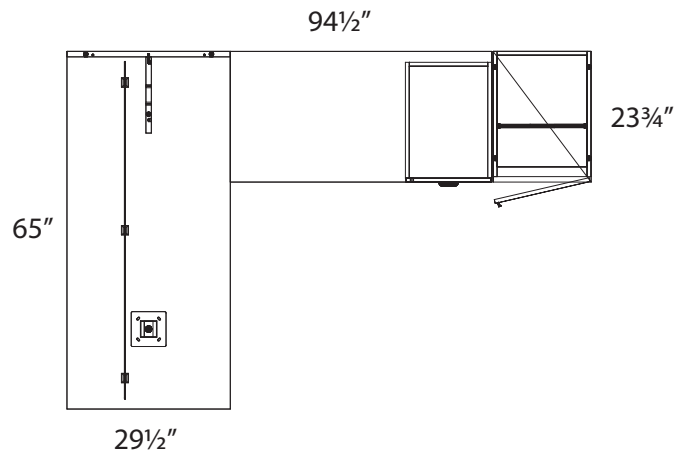

Hardrock Maple
HM

Royal Mahogany
RM

Sugar Maple
SM

Winter Wood
WW

Available Finishes:

Layout #41B

INV-3066RLT	Rectangular Bullet Top Desk
INV-2448TOP	48" Rectangle Top
INV-MP1-1460LAP	Laminate Hanging Modesty Panel
INV-FPUF	Freestanding Pedestal - No Top
INV-6518WC	Wardrobe / Storage Cabinet

INV-3672H	Open Hutch
INV-72HDRS	Laminate Doors For Hutch
100-WSCK	Work Surface Connecting Kit

**The wardrobe cabinet's door can be installed with either right or left handedness.