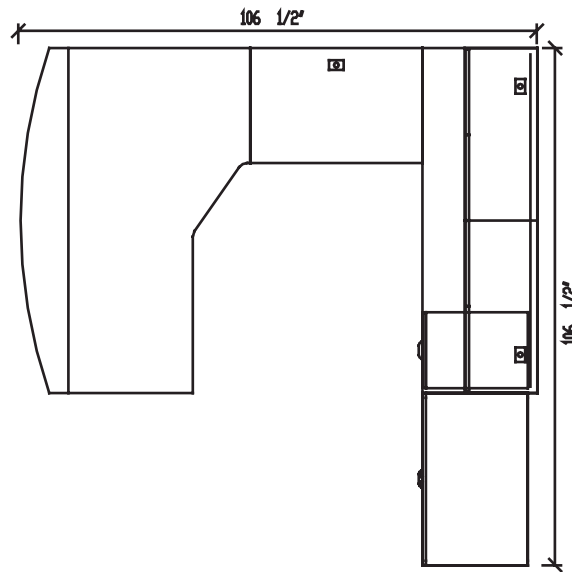

Winter Wood
WW

Layout #3A

INV-B7248CMB	Corner Module Desk
INV-2436RSBR	Return Shell/Bridge
INV-2472SH	Credenza Shell
INV-FPUF	Freestanding Pedestal - No Top
INV-2236LFX	Lateral File - No Top

INV-2237STC	Double Door Stacking Cabinet
INV-3672H	72" Open Hutch
INV-72HDRS	72" Laminate Doors for Hutch
INV-3672TB	Tackboard