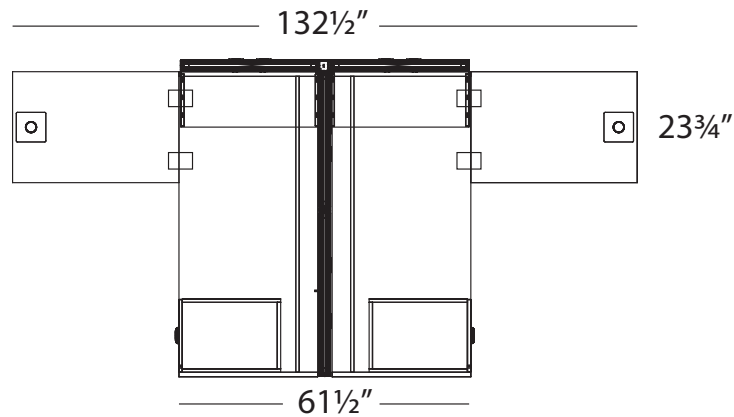

Royal Mahogany
RM

Sugar Maple
SM

Winter Wood
WW

Available Finishes:

Layout #37

INV-3066DS	x 2	66" Desk Shell
INV-2436TOP	x 2	48" Rectangle Top
INV-FPUF	x 2	Freestanding Pedestal - No Top
900-RL2.5 X	x 2	2½" Round Leg
FRM-48SQP-3W		Square 3 Way Connecting Post
FRM-3048P	x 3	48" Tall Panel
FRM-3648P		48" Tall Panel