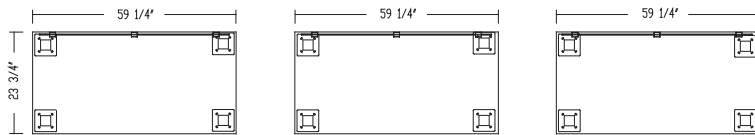

## Layout #36B

INV-3060TOP	x 3	60" Rectangular Top
900-SQ3	x 12	3" Square Leg
100-WSB-52	x 3	52" Stiffener Bar
OUT-TM1-1560PLX	x 3	Plexiglass Privacy Panel w/ Top Mount Brackets
INV-MP1-1560PLX	x 3	Plexiglass Hanging Modesty Panel