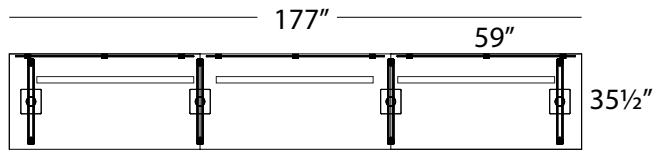

Hardrock Maple
HM

Royal Mahogany
RM

Sugar Maple
SM

Winter Wood
WW

Available Finishes:

Layout #35A

INV-3060TOP	x 3	60" Rectangular Top
900-TEE30	x 4	Tee Base
100-WSB-52	x 3	52" Stiffener Bar
OUT-TM1-1560LAP	x 3	Laminate Privacy Panel w/ Top Mount Brackets
INV-MP1-1460LAP	x 3	Laminate Hanging Modesty Panel