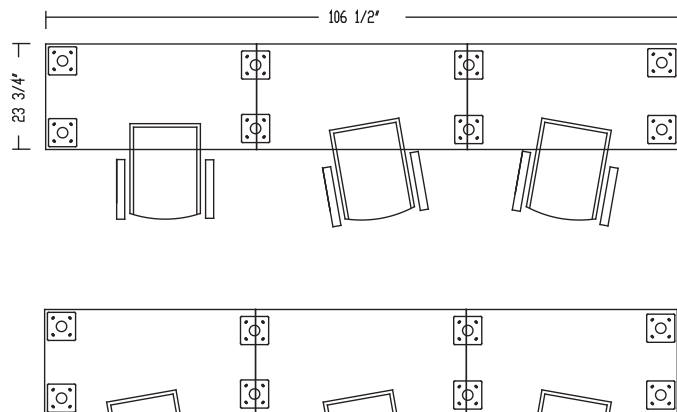

Hardrock Maple
HM

Royal Mahogany
RM

Sugar Maple
SM

Winter Wood
WW

Available Finishes:

Layout #34A

INV-2448TOP	x 6	48" Rectangular Top
900-RL2.5	x 16	2 1/2" Round Leg
100-WSB-40	x 6	40" Stiffener Bar
HER-MB	x 3	Hera Mid-Back Task Chair - Quantity of 2