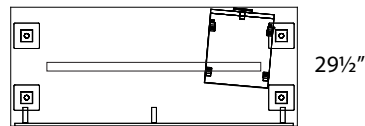

## Layout #30

INV-3072TOP	72" Rectangular Top
INV-2472SH	Credenza Shell
INV-3672H	72" Open Hutch
INV-72HDRS	72" Laminate Hutch Doors
INV-FPUF	Freestanding Pedestal - No Top
INV-3672TB	Tackboard
INV-MP1-1472LAP	Laminate Hanging Modesty Panel