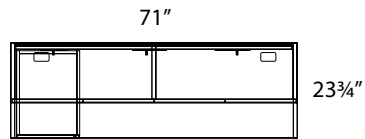

## Layout #30

INV-3072TOP	72" Rectangular Top
INV-2472SH	Credenza Shell
INV-3672H	72" Open Hutch
INV-72HDRS	72" Laminate Hutch Doors
INV-FPUF	Freestanding Pedestal - No Top
INV-3672TB	Tackboard
INV-MP1-1472LAP	Laminate Hanging Modesty Panel