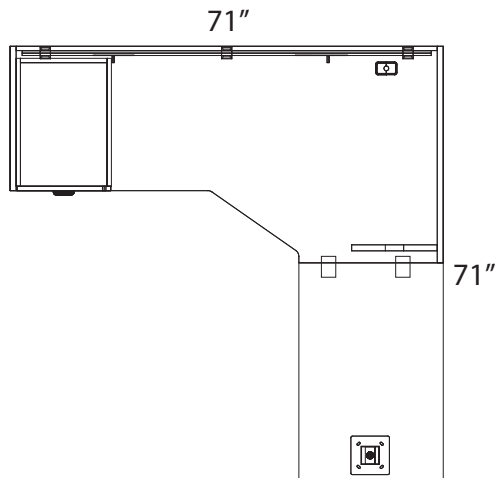

Hardrock Maple
HM

Royal Mahogany
RM

Sugar Maple
SM

Winter Wood
WW

Available Finishes:

Layout #24A

INV-7236CM

Extended Corner Module

INV-2436TOP

36" Rectangular Top

INV-FPUF

Freestanding Pedestal - No Top

900-SQ3

3" Square Leg

OUT-TM1-1572TB

Tack board Privacy Panel w/ Top Mount Brackets