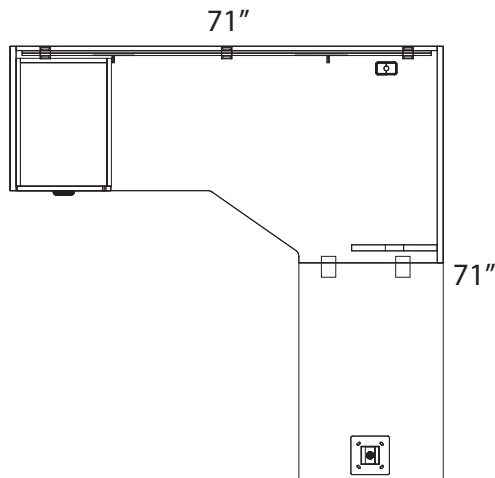

Hardrock Maple
HM

Royal Mahogany
RM

Sugar Maple
SM

Winter Wood
WW

Available Finishes:

Layout #24A

INV-7236CM

Extended Corner Module

INV-2436TOP

36" Rectangular Top

INV-FPUF

Freestanding Pedestal - No Top

900-SQ3

3" Square Leg

OUT-TM1-1572TB

Tack board Privacy Panel
w/ Top Mount Brackets