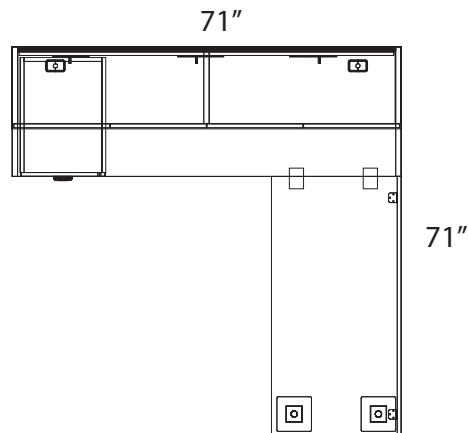

Hardrock Maple
HM

Royal Mahogany
RM

Sugar Maple
SM

Winter Wood
WW

Available Finishes:

Layout #23

INV-2448TOP	48" Rectangular Top
INV-2472SH	Credenza Shell
INV-FPUF	Freestanding Pedestal - No Top
INV-3672H	72" Open Hutch
INV-3672TB	Tack board

INV-72HDRS	Laminate Hutch Doors
INV-MP1-1448LAP	Laminate Hanging Modesty Panel
900-SQ3	x2 3" Square Leg
100-WSCK	Work Surface Connecting Kit

NOTE: Non handed. Can be configured left or right.

Please refer to www.heartwooddl.com for current finish options available for this series