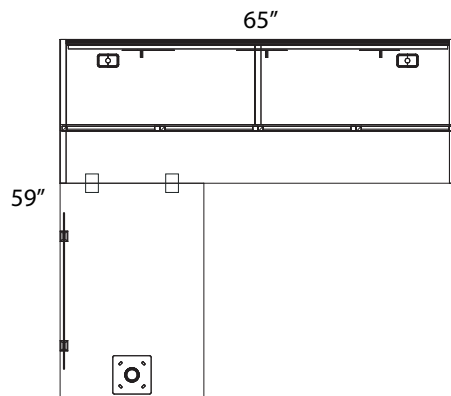

## Layout #22

INV-2436TOP Rectangular Top

INV-2466SH Credenza Shell

INV-HPF Hanging Pedestal

INV-3666H Open Hutch

INV-66HDRS-AL Hutch Doors with AGD

INV-3666TB Tackboard

900-RL2.5 2 1/2" Round Leg