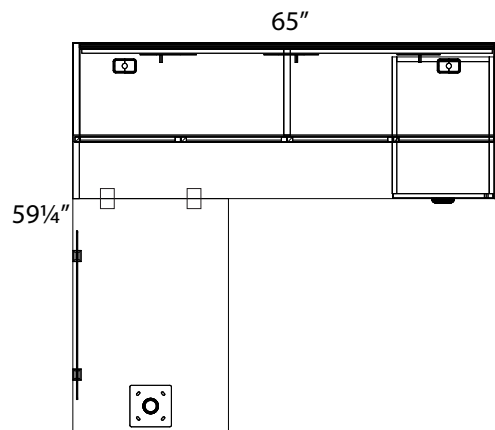

## Layout #22

INV-2436TOP	36" Rectangular Top
INV-2466SH	Credenza Shell
INV-HPF	Hanging Pedestal
INV-3666H	66" Open Hutch
INV-66HDRS-AL	66" Aluminum Glass Doors for Hutch

INV-3666TB	Tackboard
900-RL2.5	2 1/2" Round Leg
100-WSCK	Work Surface Connecting Kit
INV-MP1-1530PLX	Plexiglass Hanging Modesty Panel