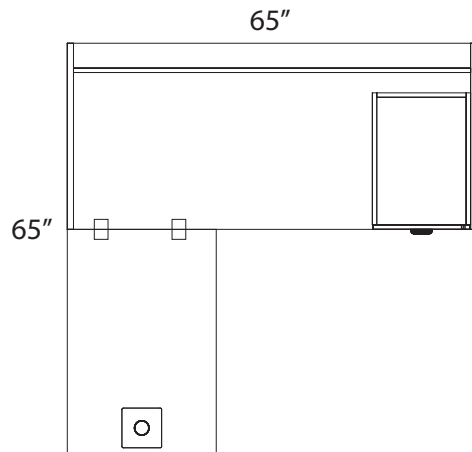

## Layout #21

INV-2436TOP	36" Rectangular Top
INV-3066DS	Desk Shell
INV-FPUF	Freestanding Pedestal - No Top
900-RL2.5	2 1/2" Round Leg

INV-MP2-1466LAP	Laminate Half Modesty Panel
100-WSCK	Work Surface Connecting Kit
OUT-TM1-1566LAP	Laminate Privacy Panel w/ Top Mount Brackets