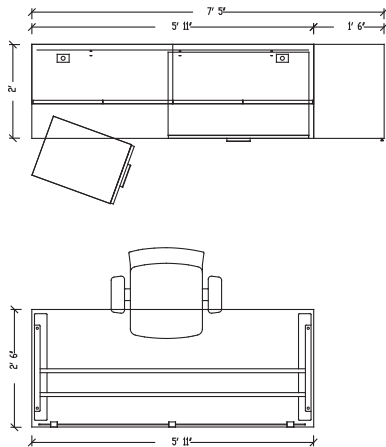

Hardrock Maple
HM

Royal Mahogany
RM

Sugar Maple
SM

Winter Wood
WW

Available Finishes:

Layout #20

INV-2472SH	Credenza Shell
INV-3672H	72" Open Hutch
INV-72HDRS-AL	72" Aluminum Doors for Hutch
INV-3672TB	Tackboard
INV-2236OFLX	Open Lateral Files Storage - No Top
INV-MP1-1566PLX	Plexiglass Hanging Modesty Panel

INV-6518WC	Wardrobe/Storage Cabinet
INV-MPF	21" Mobile Pedestal
INV-CUSH	Mobile Pedestal Seat Cushion
INV-3072TOP	72" Rectangular Top
CAL-E1-2LEG	Straight Electric Height Adjustable 2-leg Base
ECO-MB	Echo Mid-Back Chair