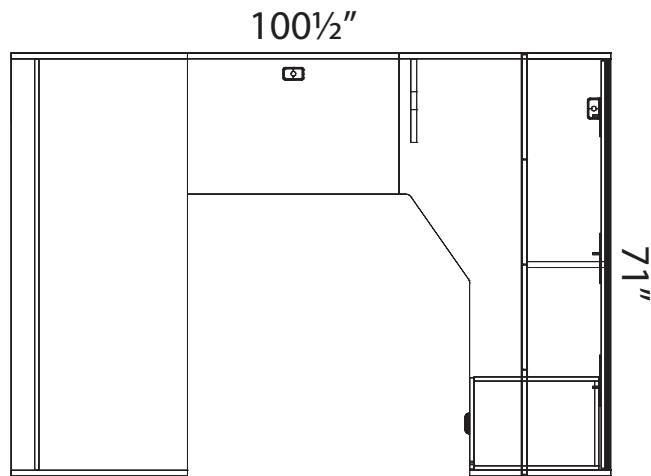

Winter Wood
WW

Layout #1A

INV-3072DS	Desk Shell
INV-2436RSBR	Return Shell/Bridge
INV-3672CM	Extended Corner Module
INV-FPUF	Freestanding Pedestal

INV-3672H	72" Open Hutch
INV-72HDRS	72" Laminate Doors for Hutch
INV-3672TB	Tackboard