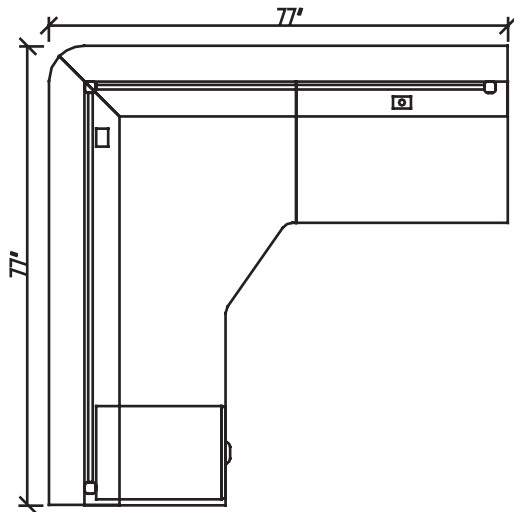

## Layout #15B

INV-2436RSBR	Return Shell/Bridge
INV-7236CM	Extended Corner Module
INV-HPF	Hanging Pedestal

OUT-1272PYP	x 2	Plycarbonate Panel
OUT-INV7272CTA		Corner Transaction Top
OUT-12POST	x 3	Outlines Post Package