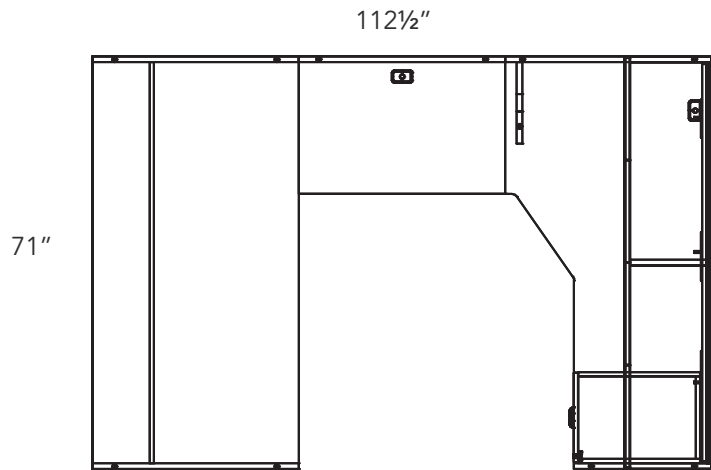

Winter Wood
WW

Layout #14A

INV-3672DS	Desk Shell
INV-3672CM	Extended Corner Module
INV-FPUF	Freestanding Pedestal - Not Top
INV-2442RSBR	Return Shell/Bridge

INV-3672H	72" Open Hutch
INV-72HDRS	72" Laminate Hutch Doors
INV-3672TB	Tackboard