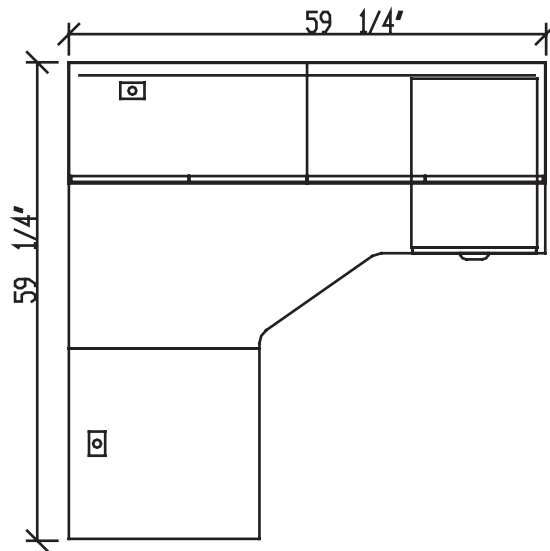

Winter Wood
WW

Layout #10A

INV-2424RS	Non Handed Return Shell
INV-3660CM	Extended Corner Module
INV-HPF	Hanging Pedestal

INV-3660H	60" Open Hutch
INV-60HDRS	60" Laminate Doors for Hutch
INV-3660TB	Tackboard

Note: For Layout 10B replace item INV-3660CM with INV-6036CM.

Please refer to www.heartwooddl.com for current finish options available for this series