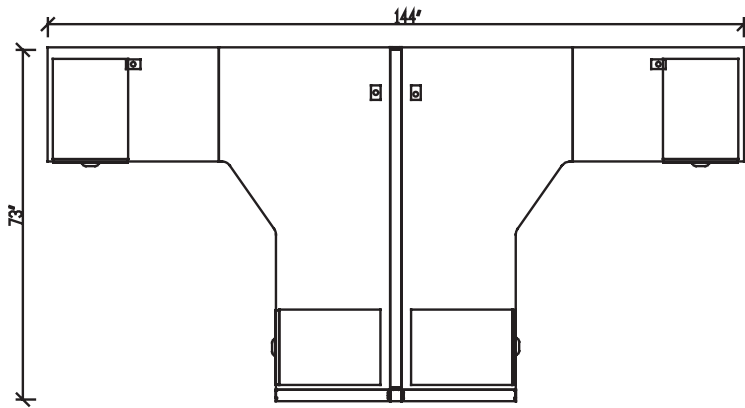

Framework series

Available Colour:

Charcoal Frame & Grey Panels

Simple, durable, and affordable.

- ✓ Great competitive pricing!
- ✓ Fast and easy to install/reconfigure
- ✓ Large range of sizes
- ✓ Tackable panel surface above desk height
- ✓ Built-in raceway for wire management

Layout #3

FRM-7266P	x2	66" Tall Panel
FRM-2448P	x2	48" Tall Panel
FRM-66SQP-3W		Square 3 Way Connecting Post
FRM-48PET	x2	Panel End Trim
FRM-FWMB		Flush Wall Mount Bracket Set *Optional*

HDL Innovation Components

INV-7236CM		Extended Corner Module*
INV-3672CM		Extended Corner Module*
INV-2436RSBR	x2	Return Shell/Bridge*
INV-FPFF	x2	Freestanding Pedestal - No Top*
INV-FPUF	x2	Freestanding Pedestal - No Top*

*Please refer to our price book for up-to-date pricing information.