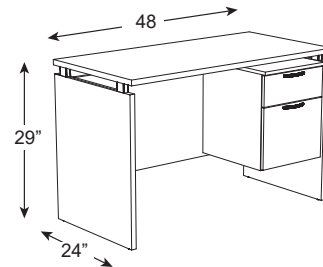

MIRA SMALL OFFICE | HOME OFFICE SERIES

CONTEMPORARY COMPUTER DESKS

Features:

- Commercial grade 1 " thick laminate
- Heat, scratch and dent resistant
- Innovative floating top styling
- Box drawer stores desk accessories
- File drawer stores letter or legal size files
- Shipped Ready-to-Assemble

Laminate Finishes

Grey Dusk
GD

Cayenne Cherry
CE

Sizing & SKUs

48" W X 24" D X 29" H

MA-11-2448-GD

Features:

- Commercial grade 1 " thick laminate
- Heat, scratch and dent resistant
- Innovative floating top styling
- Box drawer stores desk accessories
- File drawer stores letter or legal size files
- Shipped Ready-to-Assemble

Laminate Finish

Winter Wood
WW

Sizing & SKUs

60" W X 30" D X 29" H

MA-12-3060-WW