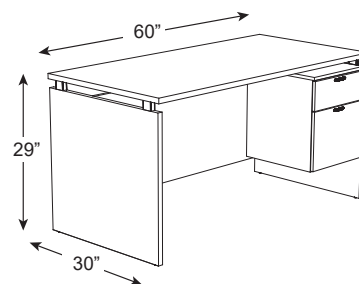

Laminate Finishes

Grey Dusk
GD

Cayenne Cherry
CE

Sizing & SKUs

48" W X 24" D X 29" H

MA-11-2448-GD

Features:

- Commercial grade 1 " thick laminate
- Heat, scratch and dent resistant
- Innovative floating top styling
- Box drawer stores desk accessories
- File drawer stores letter or legal size files
- Shipped Ready-to-Assemble

Laminate Finish

Winter Wood
WW

Sizing & SKUs

60" W X 30" D X 29" H

MA-12-3060-WW