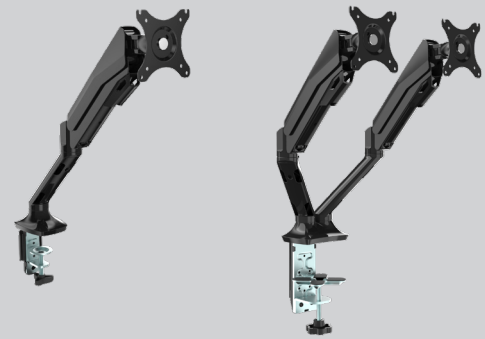

for your comfort....

DESK TOP HEIGHT ADJUSTABLE DESKS

FEATURES:

- Convert a traditional desk to a standing desk with **Desk Top Height Adjustable** unit
- One-handed paddle gas lift for easy height adjustment
- Extends from 6.5" above work surface to 16.75" for an adjustable height range of over 10"
- Sturdy base for stability
- Ergonomic keyboard adjustment
- Tablet/iPad support slot
- 30-second assembly
- Compatible with HDL pneumatic monitor arms
- Keyboard tray can be easily removed if required (no tools necessary)

Keyboard has an 8° ergonomic tilt feature. Adjust the keyboard for the perfect fit!

Compatible with 100-MA1 and 100-MA2 pneumatic monitor arms. Everything at the perfect height!

100-MA1

100-MA2

MODEL:
100-DTHA-BL

FINISH:
Black

Dimensions: Base - 15.75"W x 19.3"D
Overall - 26.75"W x 29"D x 6.5"-16.75"H
Weight: 22.8kgs/50.3lbs

Recommended Max. Weight Capacity: 33lbs

Heartwood Distributors Ltd.

Choose high quality, price sensitive products that are **IN-STOCK** and ready for next day shipping.
www.heartwooddl.com