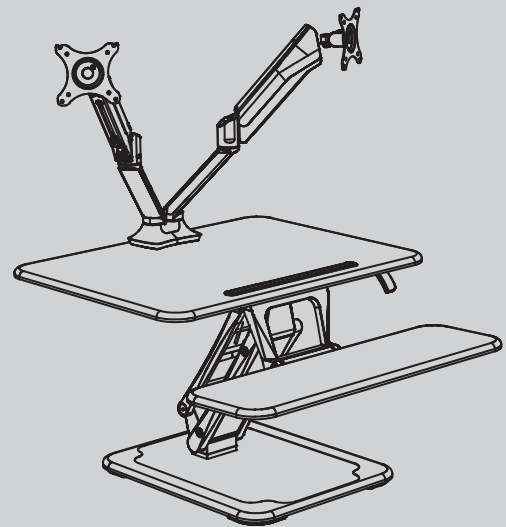

for your comfort....

DESK TOP HEIGHT ADJUSTABLE DESKS

FEATURES:

- Convert a traditional desk to a standing desk with **Desk Top Height Adjustable** unit
- One-handed paddle gas lift for easy height adjustment
- Extends from 6.5" above work surface to 16.75" for an adjustable height range of over 10"
- Sturdy base for stability
- Ergonomic keyboard adjustment
- Tablet/iPad support slot
- 30-second assembly
- Compatible with HDL pneumatic monitor arms
- Keyboard tray can be easily removed if required (no tools necessary)

Keyboard has an 8° ergonomic tilt feature. Adjust the keyboard for the perfect fit!

Compatible with 100-MA1 and 100-MA2 pneumatic monitor arms. Everything at the perfect height!

100-MA1

100-MA2

MODEL:
100-DTHA-BL

FINISH:
Black

Dimensions: Base - 15.75"W x 19.3"D
Overall - 26.75"W x 29"D x 6.5"-16.75"H
Weight: 22.8kgs/50.3lbs

Recommended Max. Weight Capacity: 33lbs

Heartwood Distributors Ltd.

Choose high quality, price sensitive products that are **IN-STOCK** and ready for next day shipping.
www.heartwooddl.com