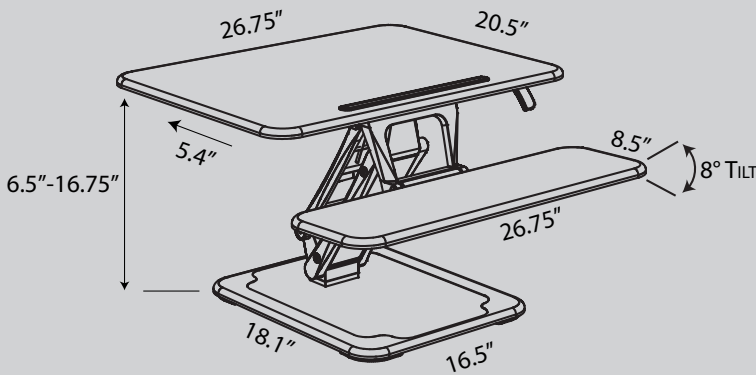

for your comfort....

DESK TOP HEIGHT ADJUSTABLE DESKS

FEATURES:

- Convert a traditional desk to a standing desk with **Desk Top Height Adjustable** unit
- One-handed paddle gas lift for easy height adjustment
- Extends from 6.5" above work surface to 16.75" for an adjustable height range of over 10"
- Sturdy base for stability
- Ergonomic keyboard adjustment
- Tablet/iPad support slot
- 30-second assembly
- Compatible with HDL pneumatic monitor arms
- Keyboard tray can be easily removed if required (no tools necessary)

Keyboard has an 8° ergonomic tilt feature. Adjust the keyboard for the perfect fit!

Compatible with 100-MA1 and 100-MA2 pneumatic monitor arms. Everything at the perfect height!

100-MA1

100-MA2

MODEL:
100-DTHA-BL

FINISH:
Black

Dimensions: Base - 15.75"W x 19.3"D
Overall - 26.75"W x 29"D x 6.5"-16.75"H
Weight: 22.8kgs/50.3lbs

Recommended Max. Weight Capacity: 33lbs

Heartwood Distributors Ltd.

Choose high quality, price sensitive products that are **IN-STOCK** and ready for next day shipping.
www.heartwooddl.com